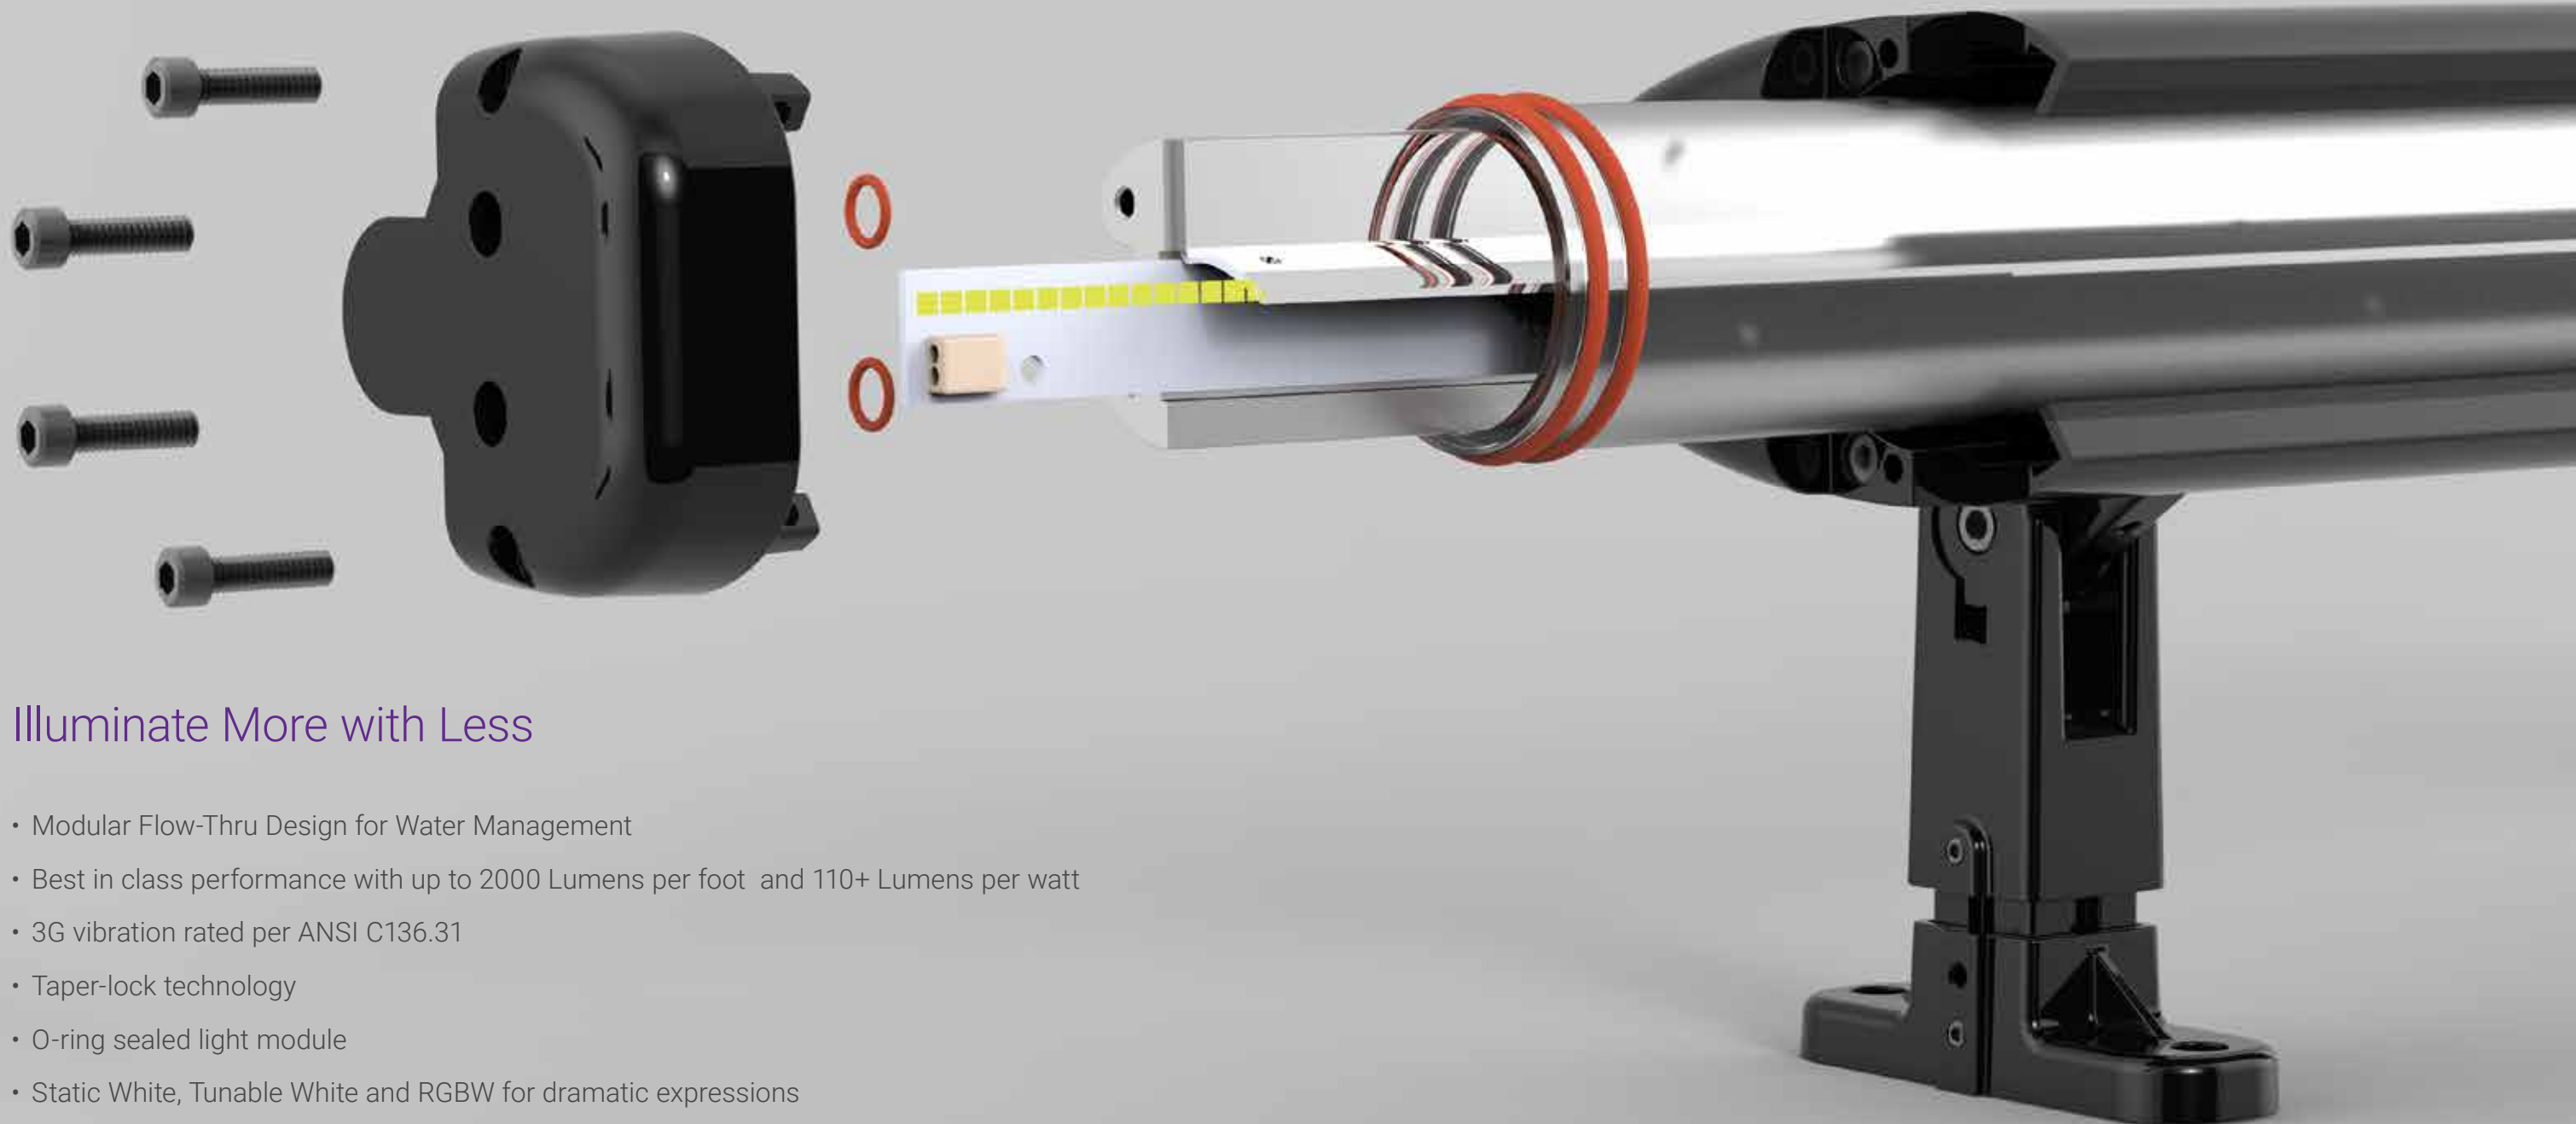

## Create Colorful Expressions of Light

From dramatic touches of light to accent lighting of an exterior facade, the 4750L linear flood light offers high-performance and even illumination. 4750L transforms outdoor spaces with exciting, dynamic features once reserved for niche applications. It is the architectural linear flood light for challenging locations!

## Illuminate More with Less

- Modular Flow-Thru Design for Water Management
- Best in class performance with up to 2000 Lumens per foot and 110+ Lumens per watt
- 3G vibration rated per ANSI C136.31
- Taper-lock technology
- O-ring sealed light module
- Static White, Tunable White and RGBW for dramatic expressions
- :0-10V and reverse phase with dim-to-dark
- DALI & DMX options
- DLC Qualified

## Make An Impression

With its high-tech look, the 4750L Integral Junction Box offers a discreet integral j-box for locations that need to impress. Installation simplified, 4750L INJB is a high-performance linear luminaire with consistent illumination designed to create bold expressions of light.

## Line of light

The 4750LCR fixture offers easy connection ports and jumper cables, creating an uninterrupted line of light. It provides a uniform light distribution over the surface without lateral light spill for superior wall wash and grazing applications.