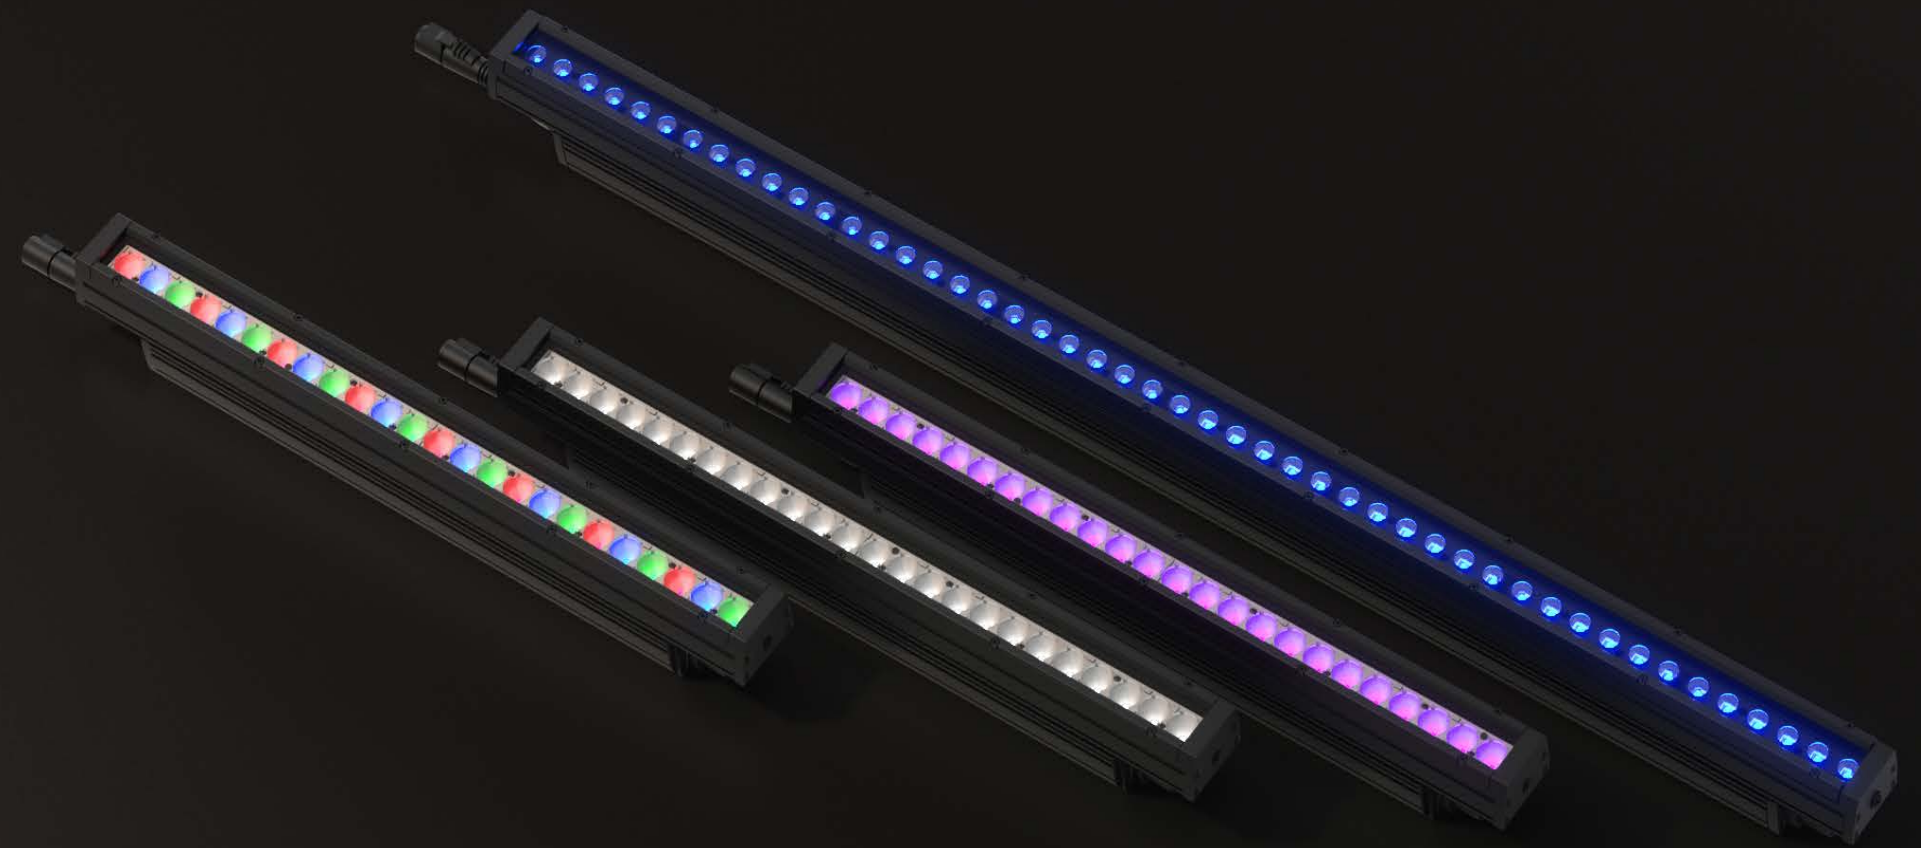

## High Visual Impact

The chic Hyline501 linear accent floodlight offers superior optical performance, efficacy, and design flexibility in the smallest of profiles. The surface mount luminaire provides a range of optics and color temperatures from 2700K to 5000K to graze and wash architectural applications for an evolutionary experience.

## Outstanding color performance

Quad Technology combined with tighter LED packaging provides optimal color mixing under the optic and allows for better beam control.