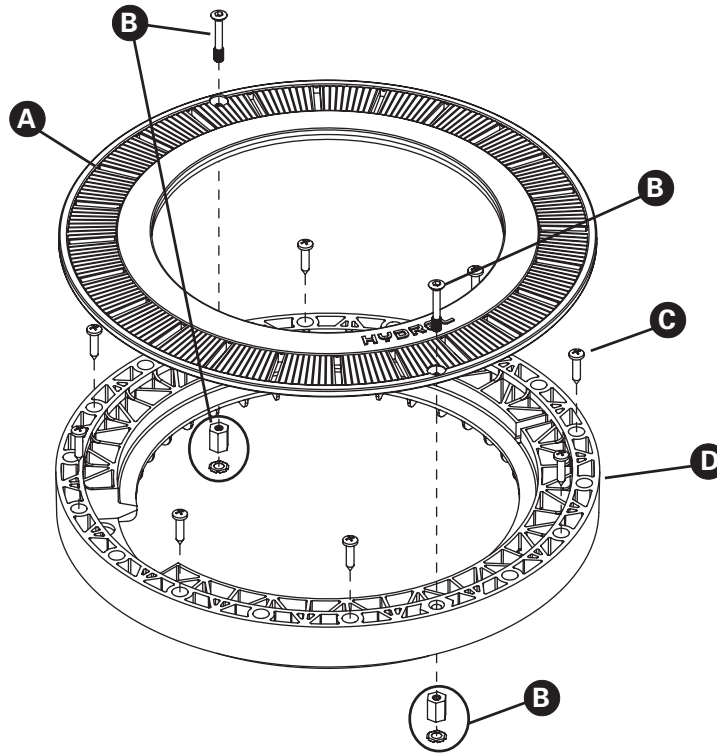

MFS94 SINGLE LENS SPARE PARTS LIST

MFS94 SINGLE LENS

part number	description	number per fixture
Ⓐ DA94_____	Door Assembly (includes B) (See details on page 2.)	1
Ⓑ SCR6168	Screw, Captive, Door	2
Ⓒ SCRSS8X12PNSTPHLBO	Screws, Rotolok	6
Ⓓ MFSROTLK94	Rotolok Ring	1

Door Assemblies

- DA94R A Round, Aluminum
- DA94R A ____ Round, Aluminum painted (*i.e.* **DA94R A BL**)
- DA94R ASP Round, Aluminum with Stainless Steel perforation
- DA94R B Round, Bronze
- DA94R BBP Round, Bronze with Bronze perforation
- DA94R BSP Round, Bronze with Stainless Steel perforation
- DA94R SS Round, Stainless Steel

- DA94S A Square, Aluminum
- DA94S A ____ Square, Aluminum painted (*i.e.* **DA94S A BL**)
- DA94S B Square, Bronze
- DA94S SS Square, Stainless Steel