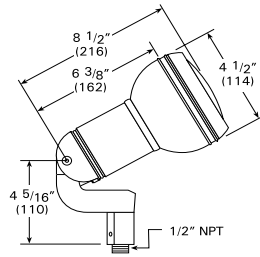

4630 SERIES

Knuckle Mount Accent Light

CATALOG NUMBER	
NOTES	
TYPE	

Specifications

L:	8 - 1/2"
	216 mm
W:	4 - 1/2"
	114 mm
H:	4 - 5/16"
	110 mm

IP66

DESCRIPTION

The 4630 knuckle mount accent light is uniquely designed with rugged sealed die-cast aluminum construction and an offset swivel for balance. This fixture meets many demanding requirements for landscape and architectural applications and accepts PAR-30 lamps for ranges to forty feet. A wide range of photometric performances are available with internal and/or external glare control.