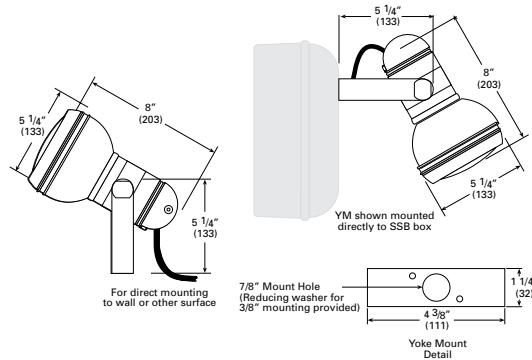

4630 SERIES

Yoke Mount Accent Light

CATALOG NUMBER	
NOTES	
TYPE	

Specifications

L:	8" 203 mm
W:	5 - 1/4" 133 mm
H:	5 - 1/4" 133 mm

DESCRIPTION

The 4630 yoke mount accent light is uniquely designed with rugged sealed die-cast aluminum construction and an adjustable yoke mount. This fixture meets many demanding requirements for landscape and architectural applications and accepts PAR-30 lamps for ranges to forty feet. A wide range of photometric performances are available with internal and/or external glare control.