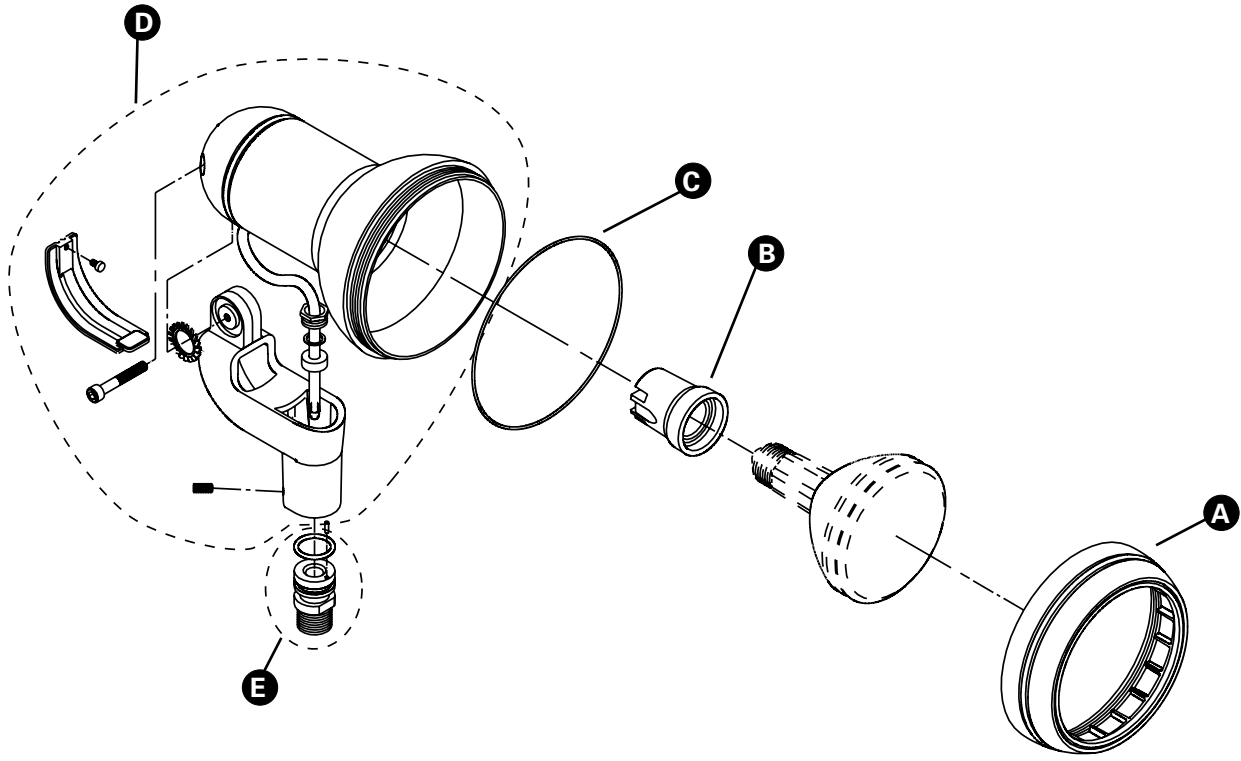

4630 KM

part number	description	number per fixture
Ⓐ DA4630 ____	Door Assembly (replace ____ with paint finish)	1
Ⓑ SKT7135	Socket - Medium Base	1
Ⓒ G80269	O-Ring Gasket	1
Ⓓ BDY4630 KM ____	Body Assembly (replace ____ with paint finish)	1
Ⓔ STA4600 12	1/2" NPT Stem Assembly	1
STA4600 16	PG16 Stem Assembly	1