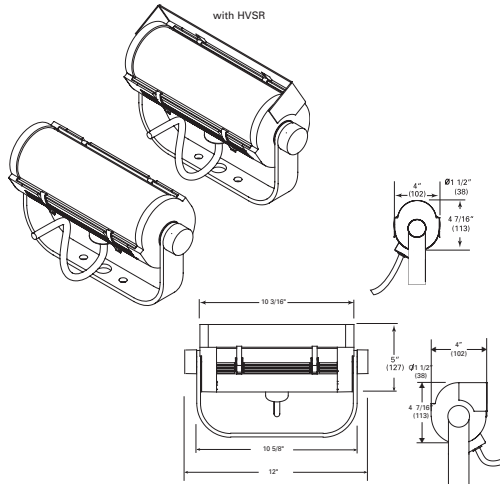

4740 SERIES

Compact Fluorescent

Specifications

L:	12" 305 mm
W:	4" 102 mm
H:	4 - 7/16" 113 mm

CATALOG NUMBER	
NOTES	
TYPE	

DESCRIPTION

Hydrel's 4740 Compact Fluorescent lighting fixture brings fluorescent lamp performance to smaller outdoors applications. These are ideal for soft, even illumination within smaller planters, and along walls, and signs.

ORDERING INFORMATION

EXAMPLE: 4740 32TRT MVOLT WFL YM ARJB FVSR CSL30 LPI DDB

4740	32TRT	MVOLT	WFL	YM	ARJB
Model*	Lamp type*	Voltage*	Distribution*	Mounting*	Mounting Options
4740	Fluorescent 26TRT GX24Q-3 32TRT GX24Q-3	MVOLT	WFL Wide Flood	YM Yoke Mount	ARJB Alum. J-Box WMP Wall Mount Plate WMSA Wall Mount with Splice Access EWM_ Ext. Wall Mount PSSA Pedestal Stanchion Mt PMSA Pole Mount Splice Access SMSA_ 12"-48" Stanchion Mt, available in 6" increments. FJB Flush J-Box PSS_ 18", 24" or 36" Polymer Sealed Ground Spike
FVSR	CSL30	LPI	DDB		
Accessories	Cord Set Length*	Lamp	Finish*	Listing	
External	CSL_ 10"-50" of cord, available in 5' increments	LPI Lamp Included	BL Black BZ Bronze DDB Dark Bronze DNA Natural Aluminum GN Green GR Gray	SND Sand STG Steel Gray TVG Terra Verde Green WH White CF Custom _Z⁵ Zinc Undercoat (i.e. BLZ)	IEC International Electo-Technical Commission (for use with 50HZ applications only)

FEATURES & SPECIFICATIONS

MATERIAL: Extruded aluminum with die cast aluminum end caps.

LAMP: One (1) Compact Fluorescent, 32 Watt Max. For 42 Watts please consult factory.

SOCKET: GX24Q 4 pin

VOLTAGE: See ordering guide.

DISTRIBUTION: WFL - Wide Flood

LENS: Polycarbonate.

MOUNTING: YM: Yoke Mount

BALLAST: Electronic multi-volt, 0°F(-18°C) minimum starting temperature.

CORD: Supplied with a minimum of 10' of 18-3 cable. Cord length must be specified.