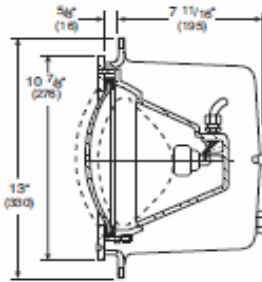

4425

Swimming Pool

NCHSA135 34B