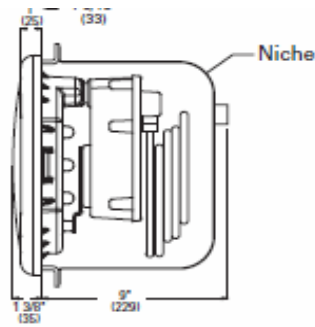

**4418
4418 ANM (adjustable)**

**Fountain
Fountain**

**NCHSA133 34B
NCHSA133 34B ANM**

4421

**Fountain
Swimming Pool**

**NCHSA134 34B
NCHSA134 34B**

UNDERWATER NICHES

Fixture Model No. Application Niche Part Number

NCHSA135 34B
NCHSA80307

UNDERWATER NICHES

Fixture Model No. Application Niche Part Number

**4427
4427**

**Fountain
Swimming Pool**

**NCHSA135 34B
NCHSA135 34B**

**4800 Round, Bronze
4800 Round, SS
4800 Square, Bronze
4800 Square, SS
4800 Round, Bronze
4800 Round, SS
4800 Square, Bronze
4800 Square, SS**