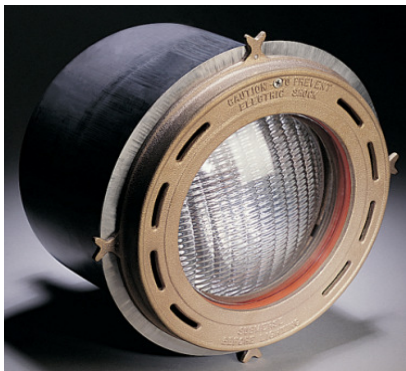

UNDERWATER NICHES

Fixture Model No. Application Niche Part Number

4413

Fountain

**NCHSA131 34B
NCHSA131 3445B
NCHSA131 34S**

4415

Fountain

NCHSA132 34B

**4418
4418 ANM (adjustable)**

**Fountain
Fountain**

**NCHSA133 34B
NCHSA133 34B ANM**

4421

**Fountain
Swimming Pool**

**NCHSA134 34B
NCHSA134 34B**

UNDERWATER NICHES

Fixture Model No. Application Niche Part Number

4424

Fountain

NCHSA135 34B

4425

Swimming Pool

NCHSA135 34B

4426 Monochromatic
4426 RGB Color Changing

Swimming Pool
Swimming Pool

NCHSA135 34B
NCHSA80307

UNDERWATER NICHES

Fixture Model No. Application Niche Part Number

**4427
4427**

**Fountain
Swimming Pool**

**NCHSA135 34B
NCHSA135 34B**

**4800 Round, Bronze
4800 Round, SS
4800 Square, Bronze
4800 Square, SS
4800 Round, Bronze
4800 Round, SS
4800 Square, Bronze
4800 Square, SS**