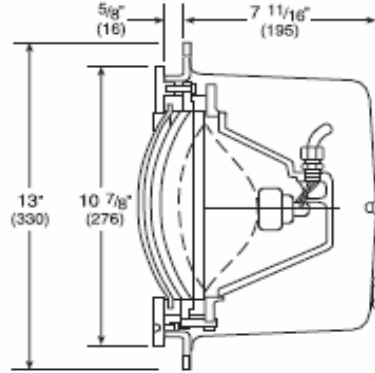

NCHSA135 34B
NCHSA80307

UNDERWATER NICHES

Fixture Model No. Application Niche Part Number

**4427
4427**

**Fountain
Swimming Pool**

**NCHSA135 34B
NCHSA135 34B**

**4800 Round, Bronze
4800 Round, SS
4800 Square, Bronze
4800 Square, SS
4800 Round, Bronze
4800 Round, SS
4800 Square, Bronze
4800 Square, SS**

**Fountain
Fountain
Fountain
Fountain
Swimming Pool
Swimming Pool
Swimming Pool
Swimming Pool**

**NCH4934RD B 3445B
NCH4934RD SS 3445B
NCH4934SQ B 3445B
NCH4934SQ SS 3445B
NCH4934RD B 3445B
NCH4934RD SS 3445B
NCH4934SQ B 3445B
NCH4934SQ SS 3445B**