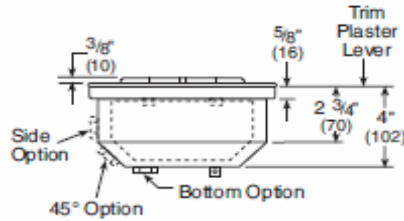

4413

Fountain

**NCHSA131 34B
NCHSA131 3445B
NCHSA131 34S**

4415

Fountain

NCHSA132 34B