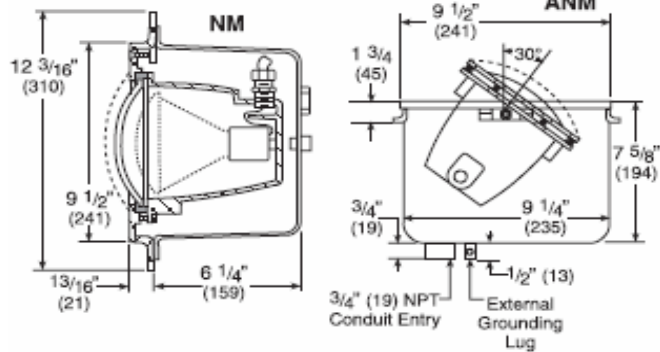

UNDERWATER NICHES

Fixture Model No. Application Niche Part Number

4413

Fountain

**NCHSA131 34B
NCHSA131 3445B
NCHSA131 34S**

4415

Fountain

NCHSA132 34B

**4418
4418 ANM (adjustable)**

**Fountain
Fountain**

**NCHSA133 34B
NCHSA133 34B ANM**

4421

**Fountain
Swimming Pool**

**NCHSA134 34B
NCHSA134 34B**

UNDERWATER NICHES

Fixture Model No. Application Niche Part Number

NCHSA135 34B
NCHSA80307

UNDERWATER NICHES

Fixture Model No. Application Niche Part Number

**4427
4427**

**Fountain
Swimming Pool**

**NCHSA135 34B
NCHSA135 34B**

**4800 Round, Bronze
4800 Round, SS
4800 Square, Bronze
4800 Square, SS
4800 Round, Bronze
4800 Round, SS
4800 Square, Bronze
4800 Square, SS**