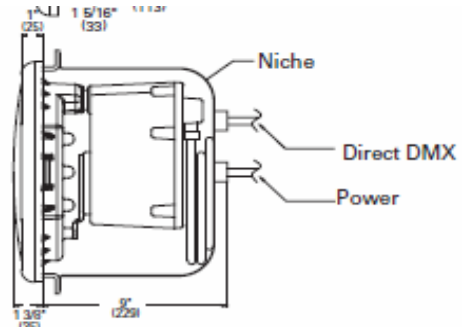

**4418
4418 ANM (adjustable)**

**Fountain
Fountain**

**NCHSA133 34B
NCHSA133 34B ANM**

4421

**Fountain
Swimming Pool**

**NCHSA134 34B
NCHSA134 34B**

UNDERWATER NICHES

Fixture Model No. Application Niche Part Number

NCHSA135 34B
NCHSA80307

UNDERWATER NICHES

Fixture Model No. Application Niche Part Number

**4427
4427**

**Fountain
Swimming Pool**

**NCHSA135 34B
NCHSA135 34B**

**4800 Round, Bronze
4800 Round, SS
4800 Square, Bronze
4800 Square, SS
4800 Round, Bronze
4800 Round, SS
4800 Square, Bronze
4800 Square, SS**