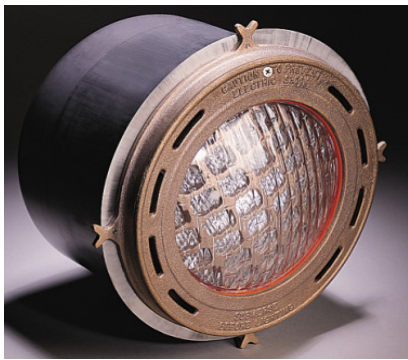

4424

Fountain

NCHSA135 34B

4425

Swimming Pool

NCHSA135 34B

4426 Monochromatic
4426 RGB Color Changing

Swimming Pool
Swimming Pool

NCHSA135 34B
NCHSA80307

UNDERWATER NICHES

Fixture Model No. Application Niche Part Number

**4427
4427**

**Fountain
Swimming Pool**

**NCHSA135 34B
NCHSA135 34B**

**4800 Round, Bronze
4800 Round, SS
4800 Square, Bronze
4800 Square, SS
4800 Round, Bronze
4800 Round, SS
4800 Square, Bronze
4800 Square, SS**