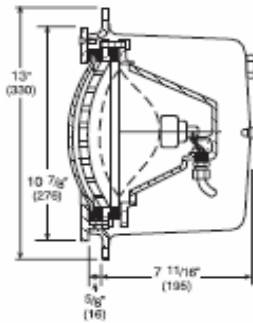

4426 Monochromatic
4426 RGB Color Changing

Swimming Pool
Swimming Pool

NCHSA135 34B
NCHSA80307