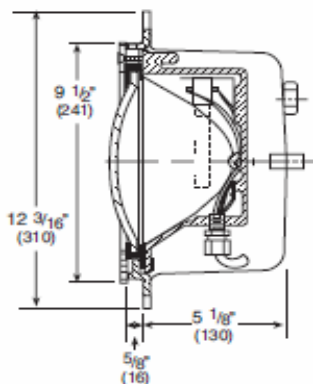

**4418
4418 ANM (adjustable)**

**Fountain
Fountain**

**NCHSA133 34B
NCHSA133 34B ANM**

4421

**Fountain
Swimming Pool**

**NCHSA134 34B
NCHSA134 34B**

UNDERWATER NICHES

Fixture Model No. Application Niche Part Number

NCHSA135 34B
NCHSA80307

UNDERWATER NICHES

Fixture Model No. Application Niche Part Number

**4427
4427**

**Fountain
Swimming Pool**

**NCHSA135 34B
NCHSA135 34B**

**4800 Round, Bronze
4800 Round, SS
4800 Square, Bronze
4800 Square, SS
4800 Round, Bronze
4800 Round, SS
4800 Square, Bronze
4800 Square, SS**