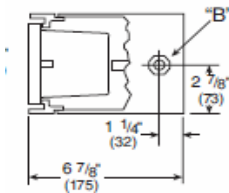

UNDERWATER NICHES

Fixture Model No.   Application   Niche Part Number

4413

Fountain

**NCHSA131 34B
NCHSA131 3445B
NCHSA131 34S**

4415

Fountain

NCHSA132 34B

**4418
4418 ANM (adjustable)**

**Fountain
Fountain**

**NCHSA133 34B
NCHSA133 34B ANM**

4421

**Fountain
Swimming Pool**

**NCHSA134 34B
NCHSA134 34B**