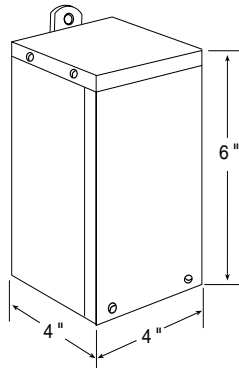

TRMT TREE MOUNTED 12 VOLT TRANSFORMER

CATALOG NUMBER	
NOTES	
TYPE	

Specifications

L:	4" 102 mm
W:	4" 102 mm
H:	6" 152 mm

DESCRIPTION

NEMA 3R raintight enclosure, 6"H x 4"W x 4"D. This versatile enclosure is ideal for mounting above grade when it is impossible to recess one in the ground. The box is a small compact unit designed to hide behind trees, shrubs, or foliage for remote supply to 12 volt systems. Transformer is compatible with LED, halogen and incandescent 12-volt sources. Transformer is electronic non-dimmable.

ORDERING INFORMATION

EXAMPLE: TRMT M50 120 BZ

Model	Wattage	Voltage	Finish
TRMT	M50	120	BZ Bronze
	M75	277	

FEATURES & SPECIFICATIONS

CONSTRUCTION: Heavy gauge formed sheet steel.

TRANSFORMER: 75W Max. Low Voltage Transformer, Class 2.